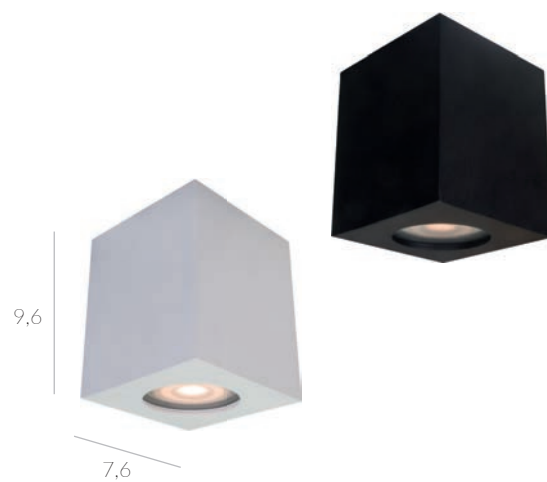

Emilio

- IT8003S1-BK
- IT8003S1-WH
- ☒ GU10 1x50W
- ☒ IP44

Fabrycio