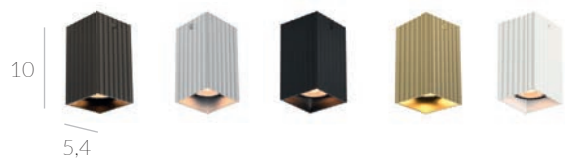

- CLN-37492-S-ALU
- CLN-37492-S-BK
- CLN-37492-S-GD
- CLN-37492-S-BRO
- CLN-37492-S-WH
- 💡 GU10 1x50W

- CLN-37492-M-ALU
- CLN-37492-M-BK
- CLN-37492-M-GD
- CLN-37492-M-BRO
- CLN-37492-M-WH
- 💡 GU10 1x50W

- CLN-37492-L-ALU
- CLN-37492-L-BK
- CLN-37492-L-GD
- CLN-37492-L-BRO
- CLN-37492-L-WH
- 💡 GU10 1x50W

- PND-37492-1-ALU
- PND-37492-1-BK
- PND-37492-1-GD
- PND-37492-1-BRO
- PND-37492-1-WH
- 💡 GU10 1x50W

Tecno