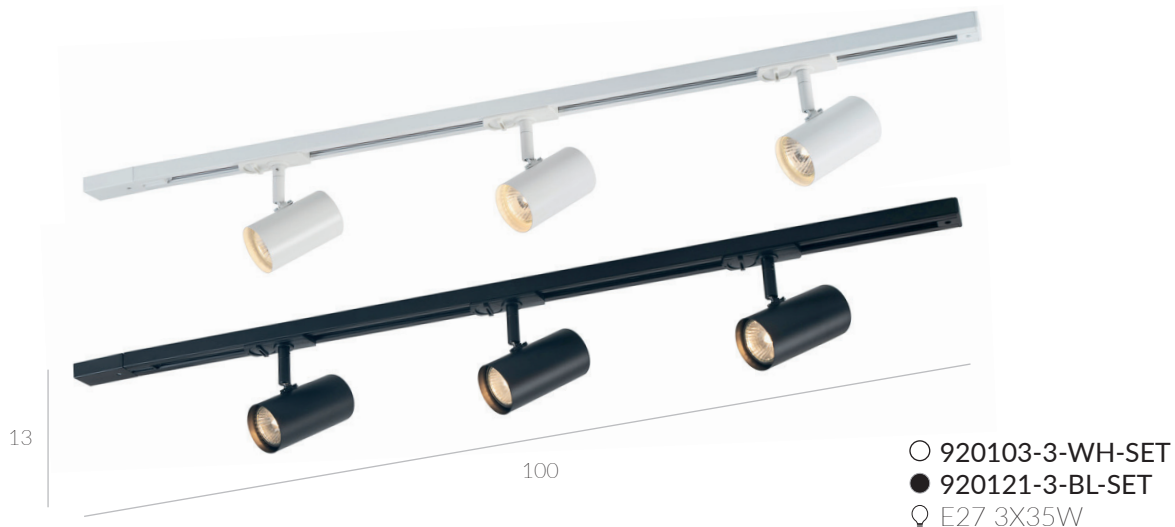

MARVI TR JAZZ WH
913803-1-WH
💡 GU10 1x35W

MARVI TR JAZZ BL
913821-1-BL
💡 GU10 1x35W

Marvi TR Fredrik