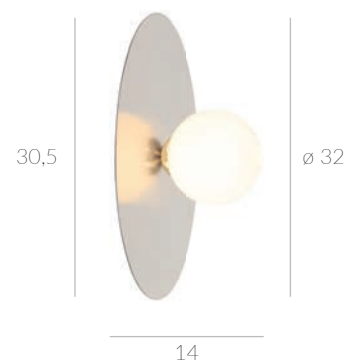

Raalto

- PND-4602-1-XL-BK
- PND-4602-1-XL-GD
- G9 1x25W

Malor

PND-201923-1
 G9 1x40W

PLF-201923-1
 G9 1x40W

WL-201923-1
 G9 1x40W

Spoletto

PND-37482-3V-MLTI
G9 3x25W