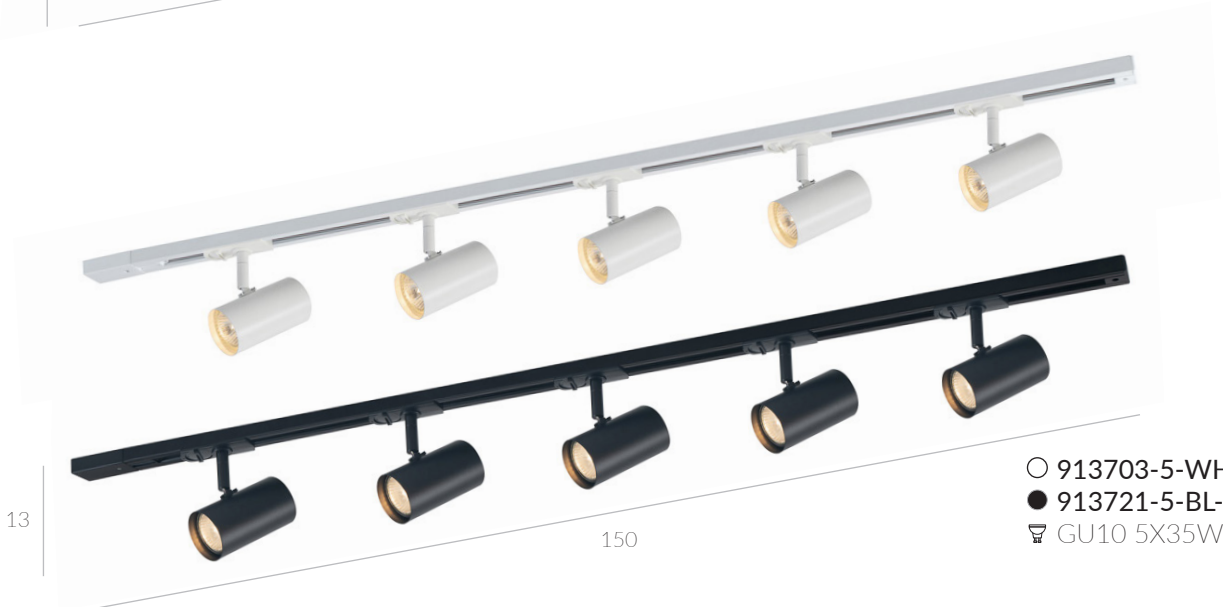

- 920421-4-BL-SET
- 920403-4-WH-SET
- ☞ GU10 4X40W

Marvi TR Blake

- 911308-3-SN-SET
- 913603-3-WH-SET
- 911398-3-AB-SET
- 913621-3-BL-SET
- 💡 GU10 3X35W

- 911498-4-AB-SET
- 911408-4-SN-SET
- 💡 GU10 4X35W