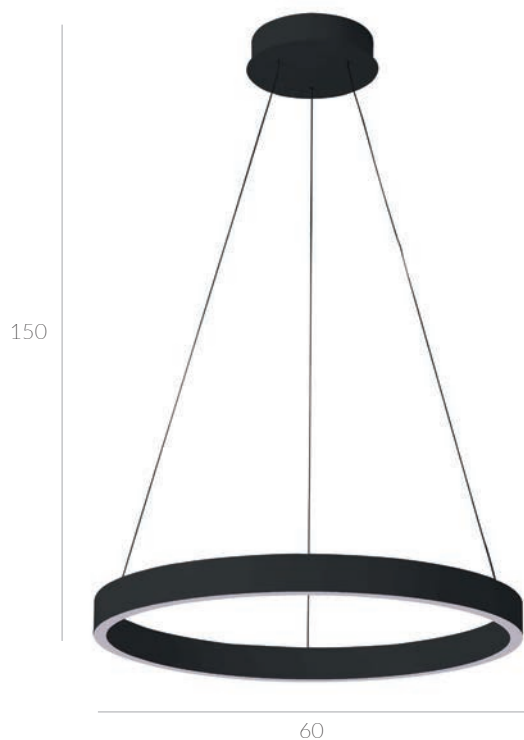

- PND-56215D-060RPC-BK-3KS4K-TRDIMM
- PND-56215D-060RPC-GD-3KS4K-TRDIMM
- PND-56215D-060RPC-WH-3KS4K-TRDIMM
- LED LED 60W
- ☀ 2800 lm
- ◻ 3000K + 4000K