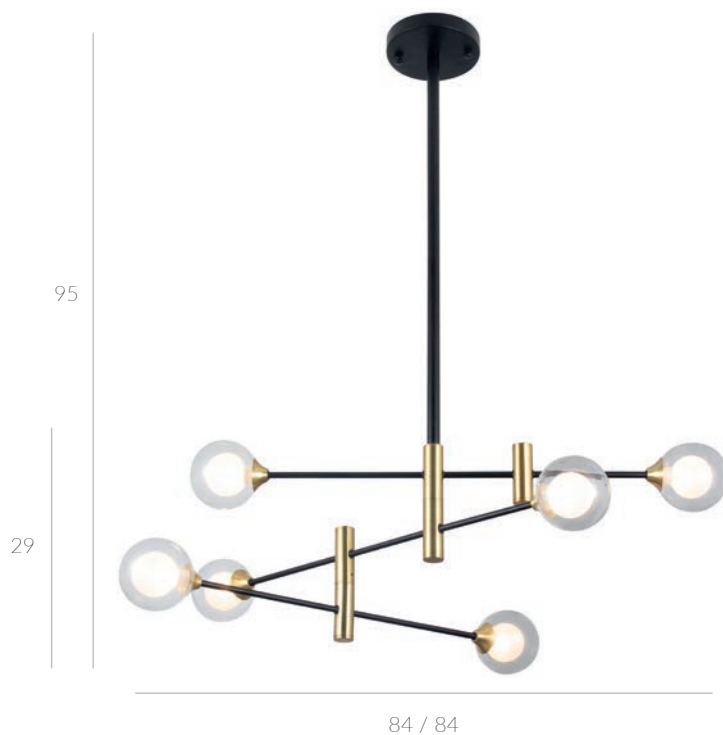

PND-9148-6
Ø G9 6x25W