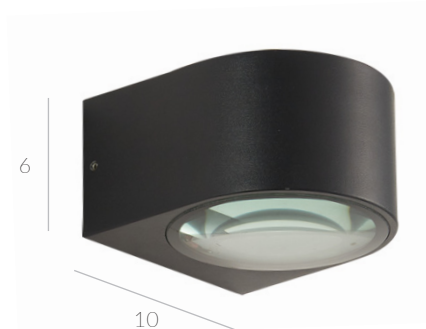

OWL-8082-3K 3000K
OWL-8082-4K 4000K
LED 10W
838 lm
IP54

Pesaro