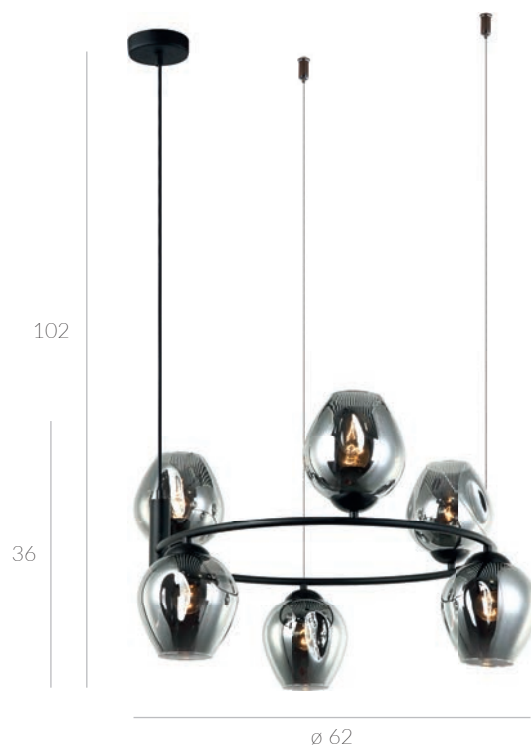

- MDM-2381/1 GD+AMB
- MDM-2381/1 GD+SG
- 💡 E27 1x40W

25

28 / 28

- MBM-2381/1 GD+AMB
- MBM-2381/1 GD+SG
- 💡 E27 1x40W

Hubert

MDM-2381/1
E27 1x60W

MDM-4046-4 BK+SG
 ⚡ E27 4x40W

MDM-4045-6 BK+SG
 ⚡ E27 6x40W