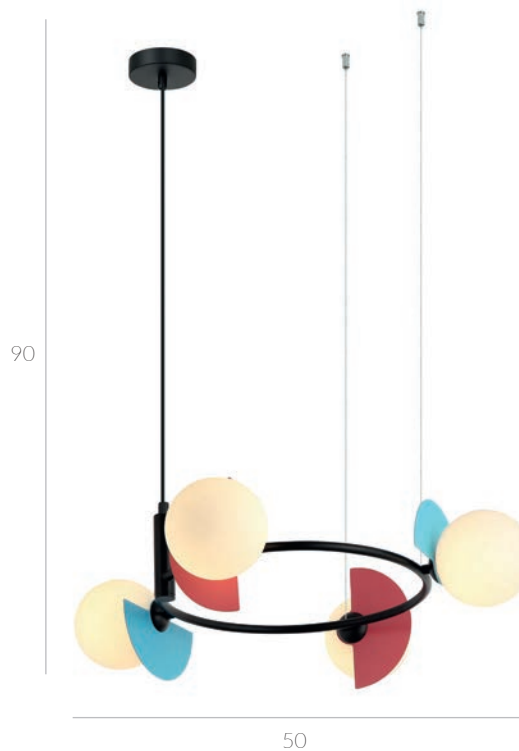

PND-37482-4R-MLTI
G9 4x25W

Nauti