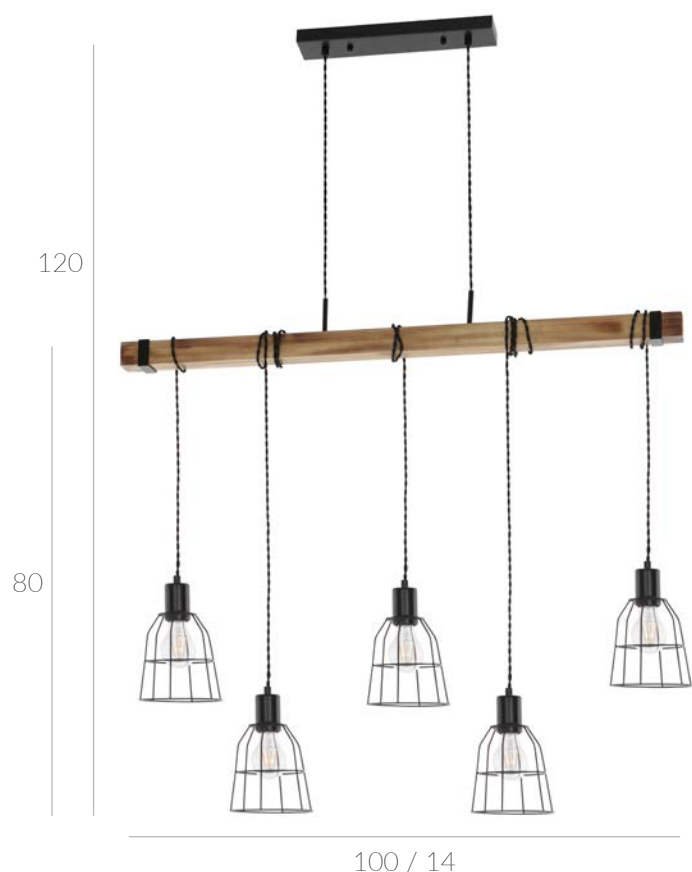

PLF-55362-25W-WO

LED 28W

1050 lm

3000 K

Natano

PND-4290-5-L
 ⚡E27 5x60W

PND-4290-4-L
 ⚡E27 4x60W

WL-4290-1-L
 ⚡E27 1x60W