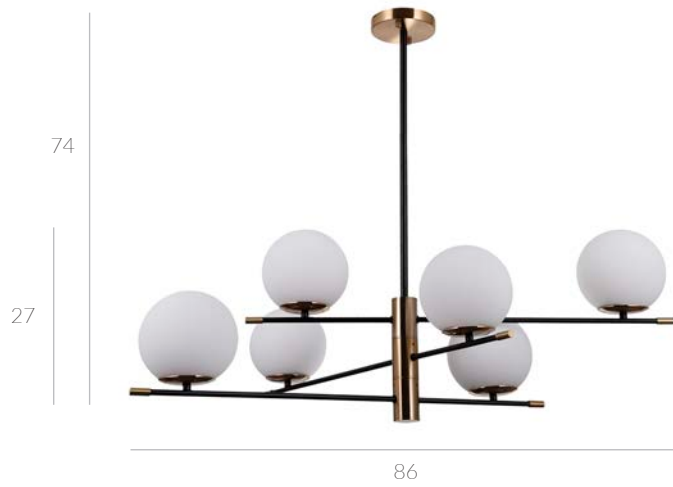

PND-43660-4
Ø LED E14 4x5W

PND-43660-6
Ø LED E14 6x5W

WL-43660-2
Ø LED E14 2x5W

PND-43660-9
Ø LED E14 9x5W

Stelia

- PND-31221-6-HBR
 - PND-31221-6A-SBL
 - PND-31221-6B-CH
- ⚡ E27 2x5W + E14 4x5W

- WL-31221-3-HBR
 - WL-31221-3A-SBL
 - WL-31221-3B-CH
- ⚡ E27 1x5W + E14 2x5W