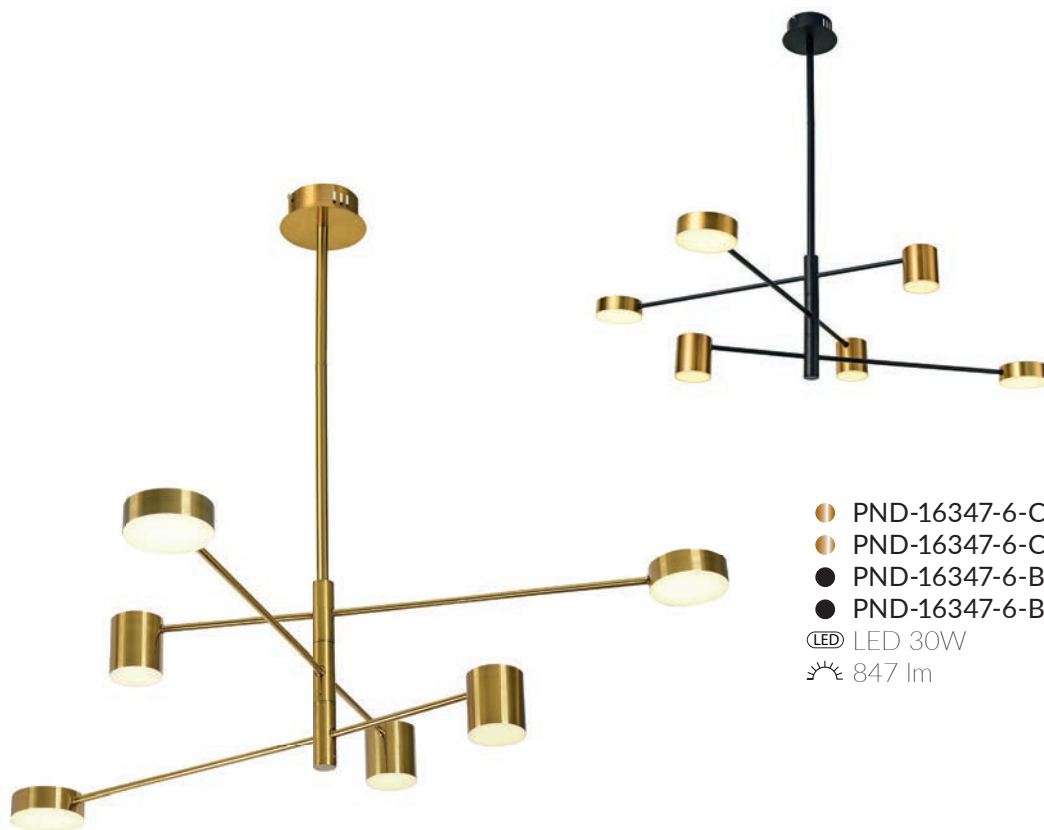

● PND-12220121-5A-CR
 ● PND-12220121-5A-GD
 LED LED21
 ☀ 1400 lm
 ☾ 3200K

Rosario

Isidora

- PND-14290-1-BRO-BK
- PND-14290-1-GR
- PND-14290-1-BK-BRO
- ⌞ GU10 1x25W

- PND-14290-3A-BK-BRO
- ⌞ GU10 3x25W

- PND-14290-3-BK-BRO
- PND-14290-3-GR
- PND-14290-3-BRO-BK
- ⌞ GU10 3x25W

75

90 / 90

- PND-16347-6-COP-GD-3K 3000K
- PND-16347-6-COP-GD-4K 4000K
- PND-16347-6-BK-GD-3K 3000K
- PND-16347-6-BK-GD-4K 4000K
- LED LED 30W
- ☀️ 847 lm

90,5

138 / 138

- PND-16347-8-COP-3K 3000K
- PND-16347-8-BK-GD-3K 3000K
- LED LED 35,5W
- ☀️ 653 lm