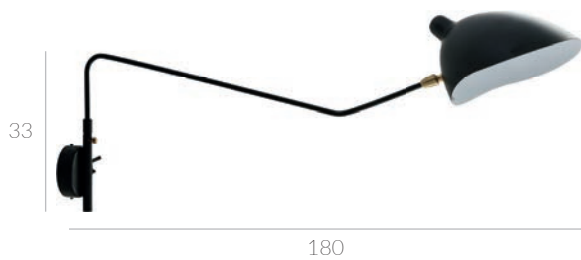

Franklin

Lola

MDE610-3
⊙E27 6x60W

MDE610/4+2
⊙E27 6x60W

MBE0016-2
⊙E27 2x60W

MBE0013/1
⊙E27 1x60W

Davis

Lomica