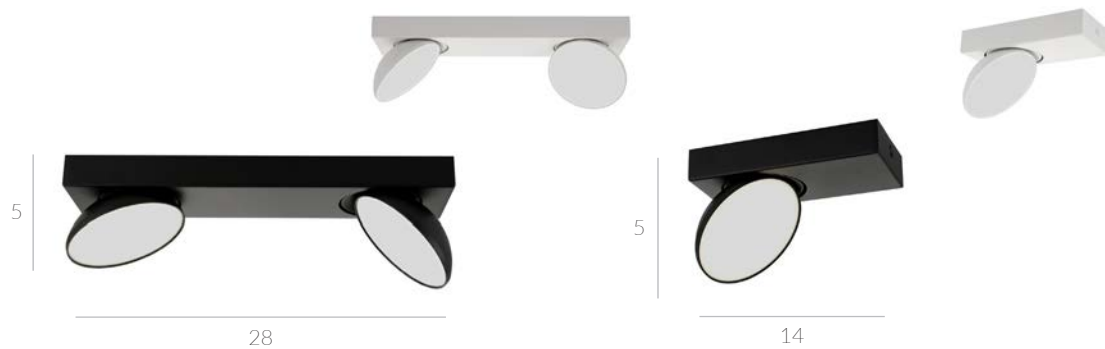

- SPL-31976-2B-BK
- SPL-31976-2B-WH
- LED LED 5W
- ☀ 760lm
- ⚡ 4000K

- SPL-31976-1B-BK
- SPL-31976-1B-WH
- LED LED 5W
- ☀ 380lm
- ⚡ 4000K