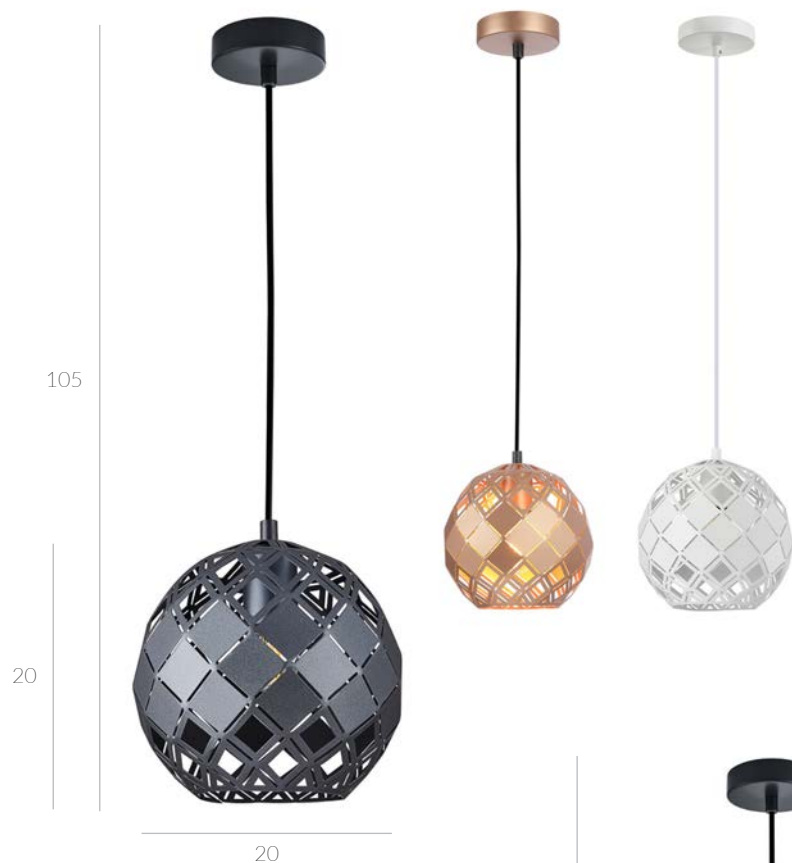

- MDM-3480/3A W
- MDM-3480/3A GD
- MDM-3480/3 GR+GD
- 💡 E27 3x40W

- MBM-3480/1 W
- MBM-3480/1 GD
- MBM-3480/1 GR+GD
- 💡 E27 1x40W

- MBM-3480/1B GD
- MBM-3480/1B WH
- 💡 E27 1x40W

Harley

- PND-34221-1S-BK
- PND-34221-1S-GD
- PND-34221-1S-WH
- ⚡ E27 1x40W