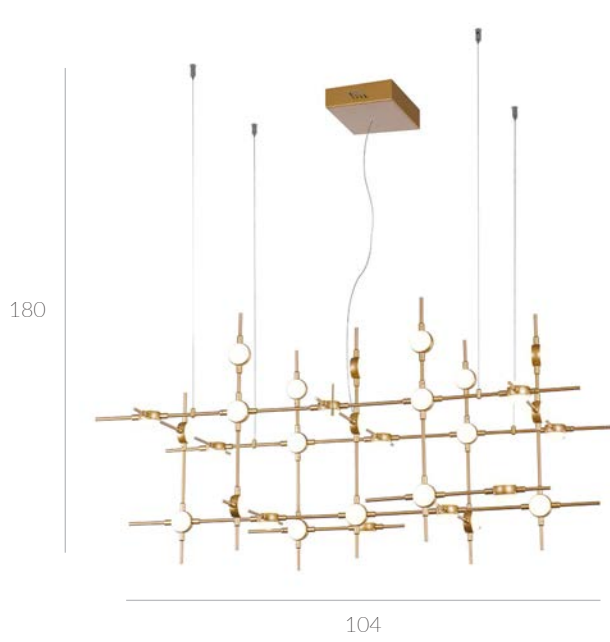

- MD18001067-30A GD
- MD18001067-30A BG
- LED LED 72W
- ☀ 4900 lm
- ⌚ 3000K

- MD18001067-55A GD
- MD18001067-55A BG
- LED LED 132W
- ☀ 9133 lm
- ⌚ 3000K