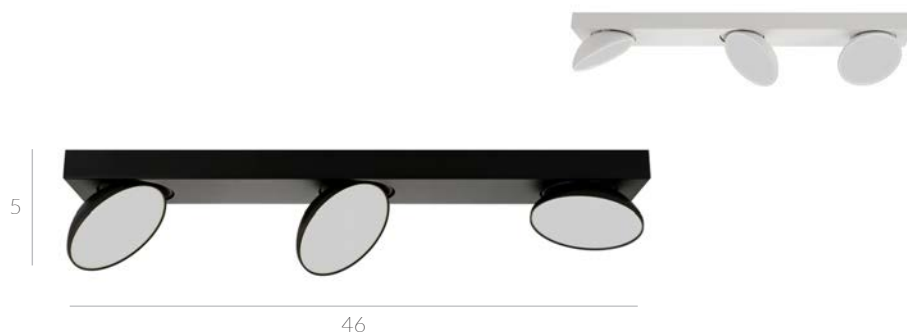

- SPL-31991-4B-BK
- SPL-31991-4B-WH
- LED LED 20W
- ☀ 2000lm
- 🔌 4000K

Helvia

- SPL-31976-2B-BK
- SPL-31976-2B-WH
- LED LED 5W
- ☀ 760lm
- ⚡ 4000K

- SPL-31976-1B-BK
- SPL-31976-1B-WH
- LED LED 5W
- ☀ 380lm
- ⚡ 4000K