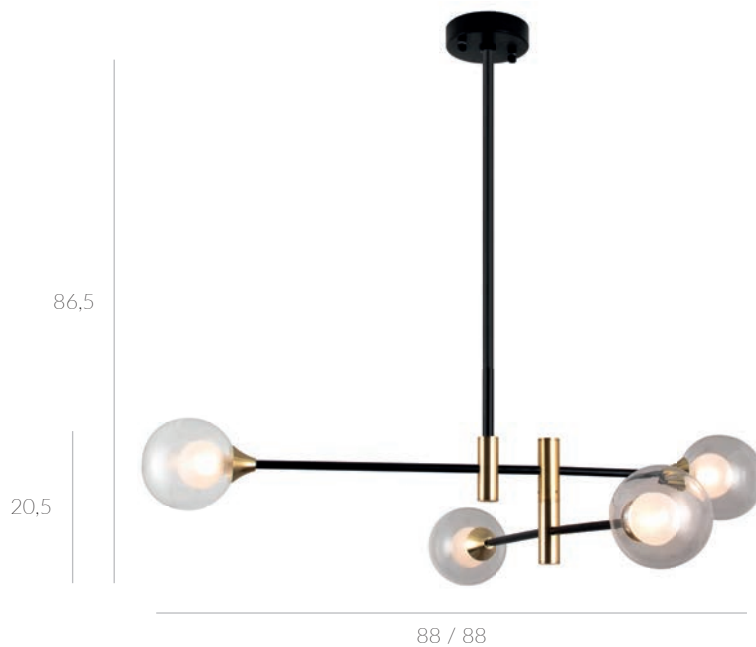

PND-9148-4
Ø G9 4x25W

Marino