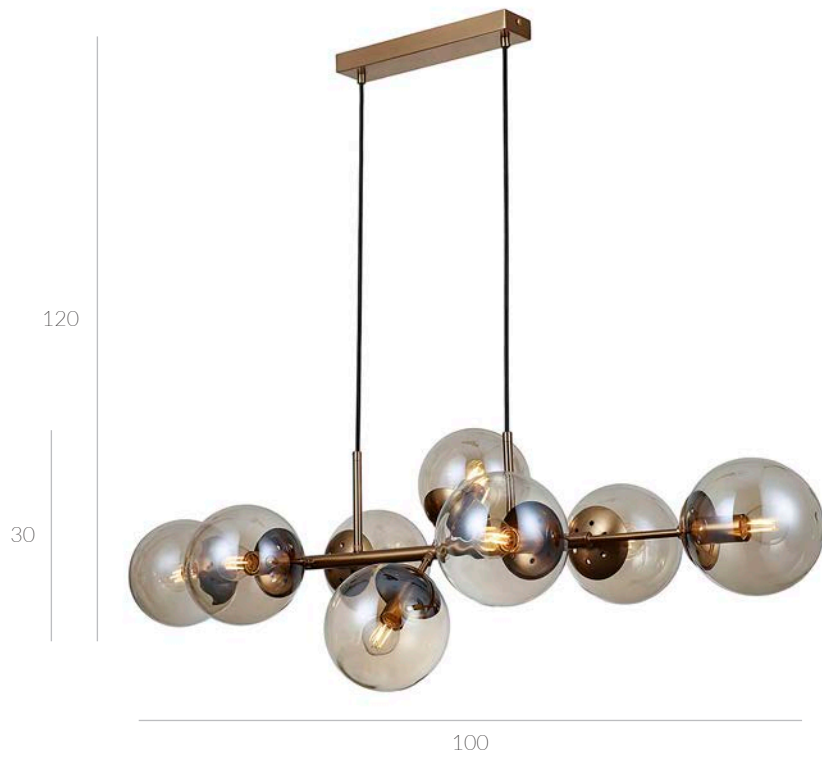

- PND-1098-8-HB
- PND-1098-8-GD
- PND-1098-8-BL
- ∅ LED E14 8x5W

Molite