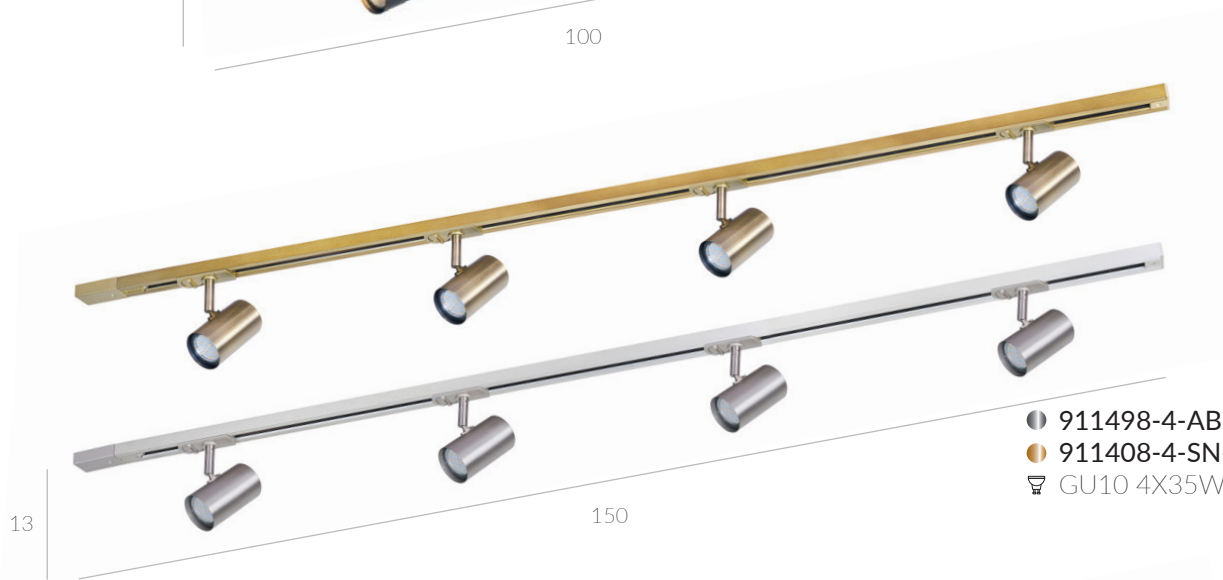

- 920421-4-BL-SET
- 920403-4-WH-SET
- ☞ GU10 4X40W

Marvi TR Blake

- 911308-3-SN-SET
- 913603-3-WH-SET
- 911398-3-AB-SET
- 913621-3-BL-SET
- 💡 GU10 3X35W

- 911498-4-AB-SET
- 911408-4-SN-SET
- 💡 GU10 4X35W