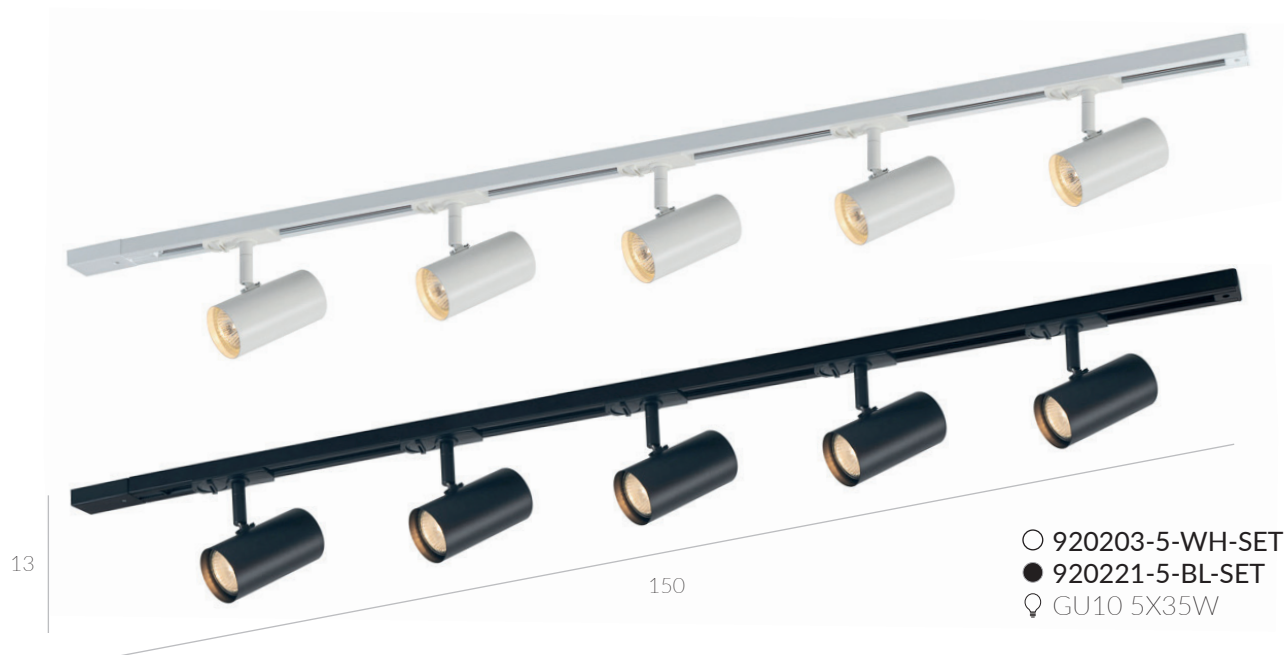

Marvi TR Fredrik