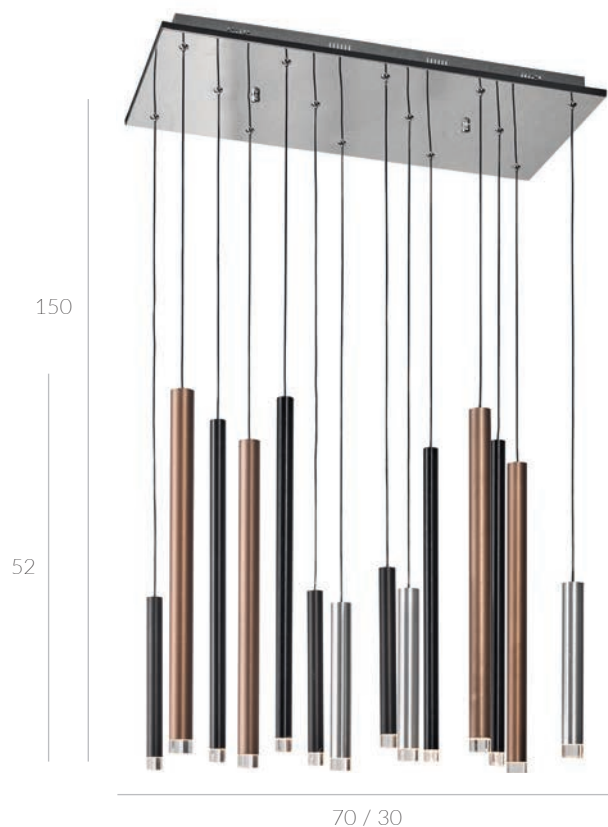

Remdal

- PND-16374-5-BK-4K 4000K
- PND-16374-5-BK-3K 3000K
- PND-16374-5-COP-GD-3K 3000K
- PND-16374-5-COP-GD-4K 4000K

LED LED 30W

☀️ 943 lm

MD17077-14B

- LED 56W
- 4074 lm
- 3000K
- dimmable / ściemnialna