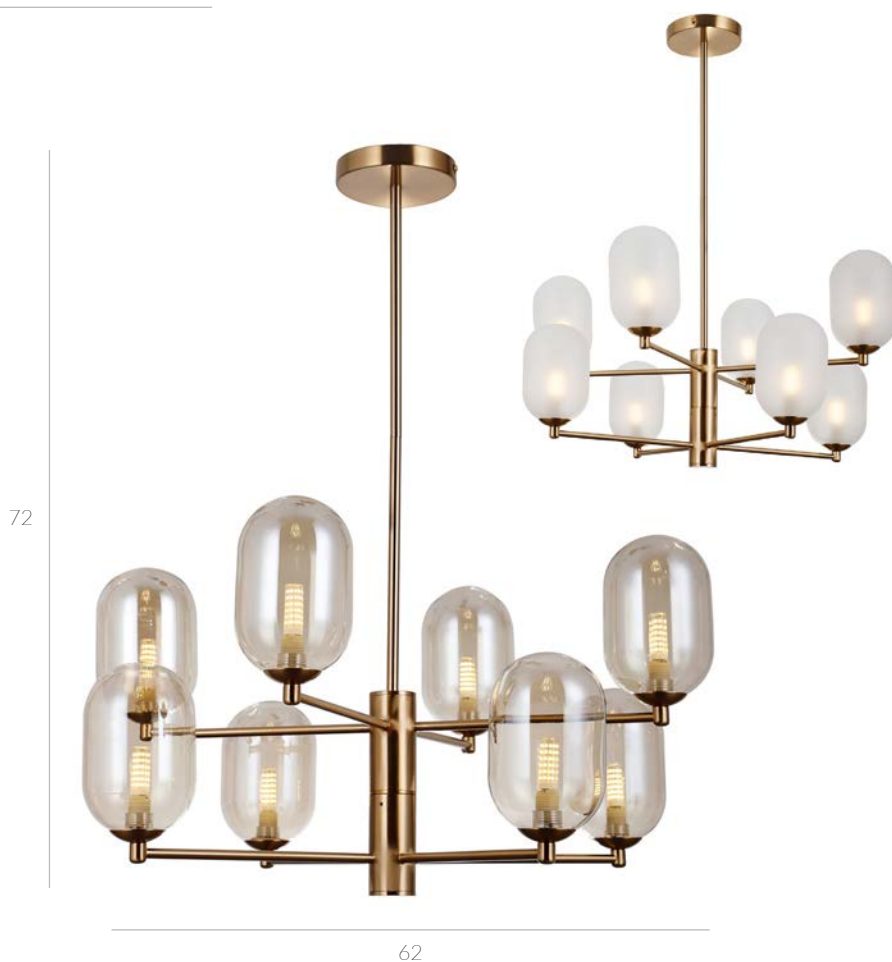

PND-54638S-31W-3K-BK-GD

-  LED 44W
-  1455 lm
-  3000K

PND-54638F-16W-3K-BK-GD

-  LED 16W
-  555 lm
-  3000K

Merlot

Perano

- PND-4215-6A-HBR-SAT
- PND-4215-6A-HBR
- ⌚ LED G9 6x5W

- WL-4215-1A-HBR-SAT
- WL-4215-1-HBR
- ⌚ LED G9 1x5W