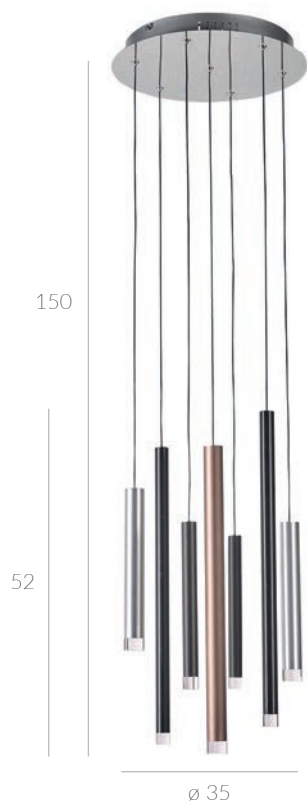

Remdal

- PND-16374-5-BK-4K 4000K
- PND-16374-5-BK-3K 3000K
- PND-16374-5-COP-GD-3K 3000K
- PND-16374-5-COP-GD-4K 4000K

LED LED 30W

☀️ 943 lm

MD17077-14B

- LED 56W
- 4074 lm
- 3000K
- dimmable / ściemnialna