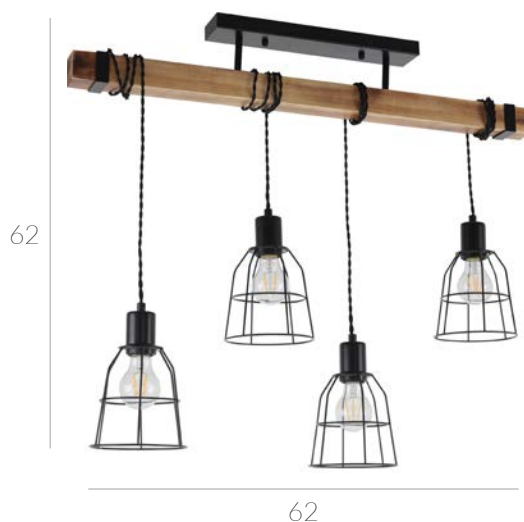

PLF-55362-25W-WO

LED 28W

1050 lm

3000 K

Natano

PND-4290-5-L
 ⚡E27 5x60W

PND-4290-4-L
 ⚡E27 4x60W

WL-4290-1-L
 ⚡E27 1x60W