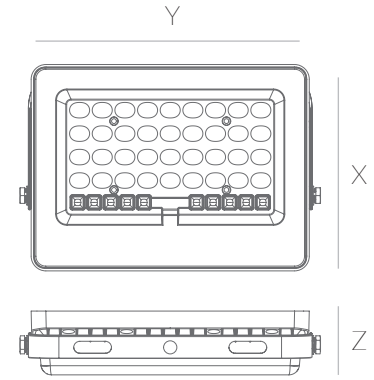

Remote control- 3 options

- Auto (10H)
- 3H lighting
- 5H lighting
- 8H lighting