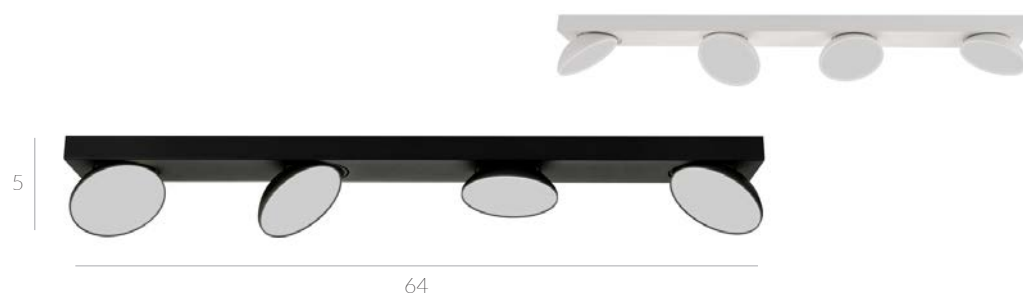

- SPL-31976-4B-BK
- SPL-31976-4B-WH
- LED LED 15W
- ☀ 1140lm
- ⚡ 4000K

- SPL-31976-3B-BK
- SPL-31976-3B-WH
- LED LED 20W
- ☀ 1520lm
- ⚡ 4000K

Castelio