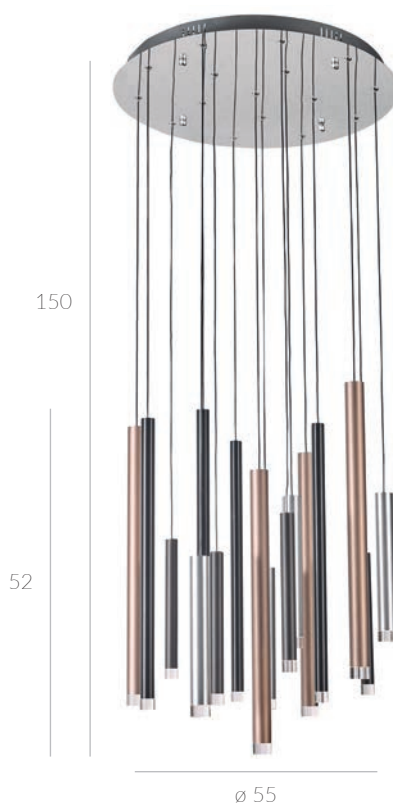

MD17077-14B

- LED 64W
- 4598 lm
- 3000K
- dimmable / ściemnialna

Reyna