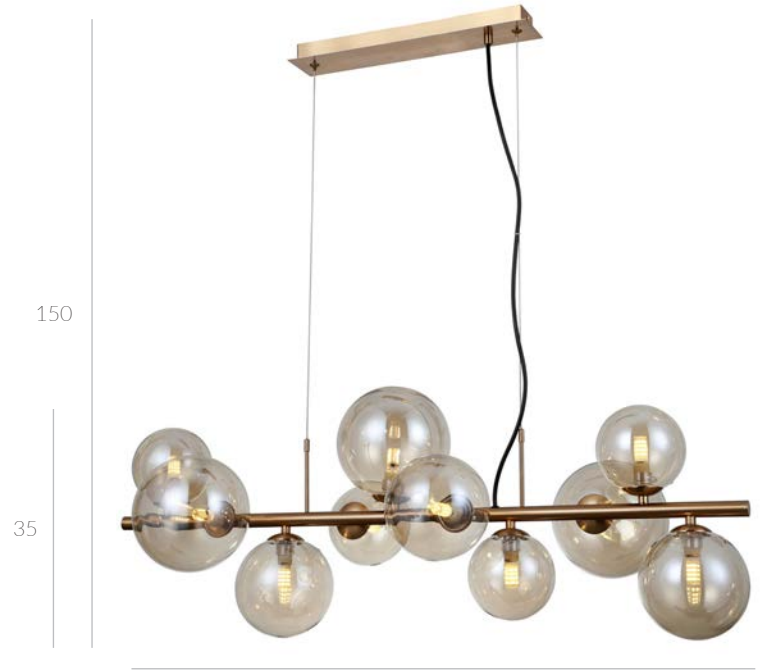

86

63

- PND-406007-5-HBR
- PND-406007-5A-BCR
- ⌚ LED G9 5x5W

- PND-406007-10-HBR
- PND-406007-10A-BCR
- ⌚ LED G9 10x5W

Canello