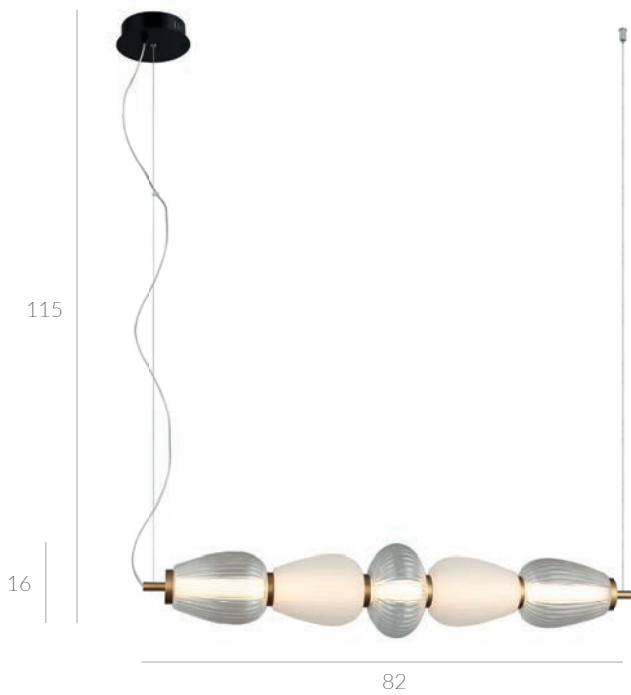

PND-74937-5-BK
LED 18W
1500 lm
3000K