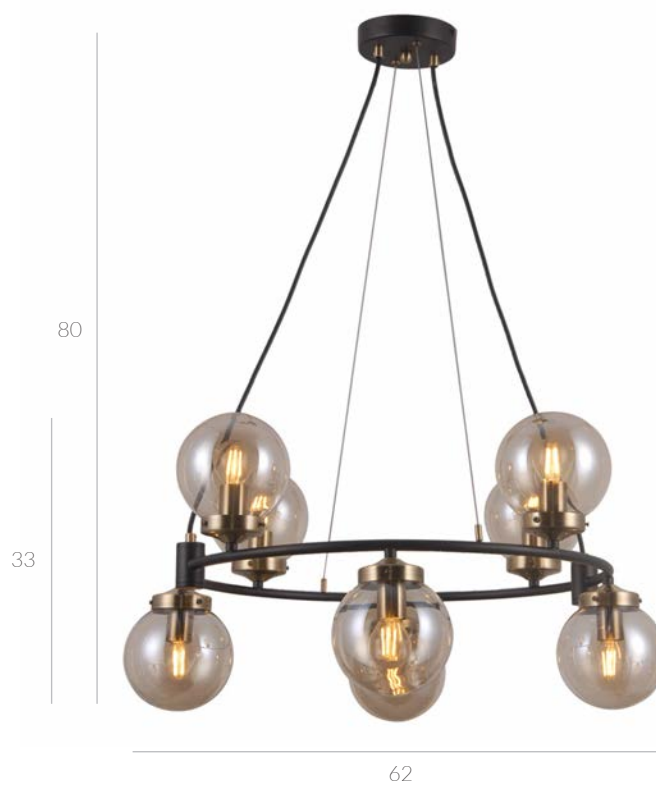

PND-2244-8A-AB
 ⚡ LED G9 8x5W

PND-2244-8A-HBR
 ⚡ LED G9 8x5W

PND-2244-8A-GD
 ⚡ LED G9 8x5W

- WL-2244-2-BL
- WL-2244-2-GD
- WL-2244-2-HBR
- ⚡ LED G9 2x5W

Frontera

PND-28622-10A
Ø LED E14 10x5W

PND-28622-8A
Ø LED E14 8x5W