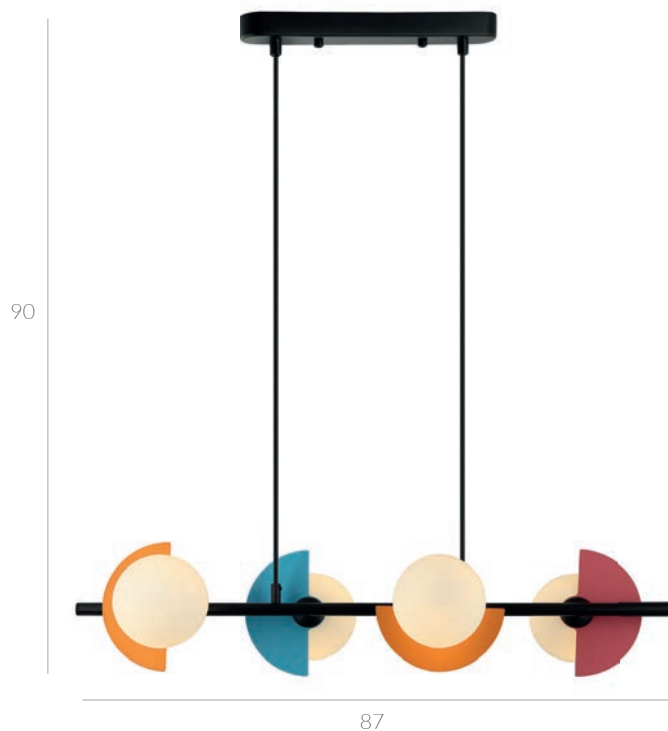

Raalto

- PND-4602-1-XL-BK
- PND-4602-1-XL-GD
- G9 1x25W

Malor

PND-201923-1
 G9 1x40W

PLF-201923-1
 G9 1x40W

WL-201923-1
 G9 1x40W

Spoletto

PND-37482-3V-MLTI
G9 3x25W