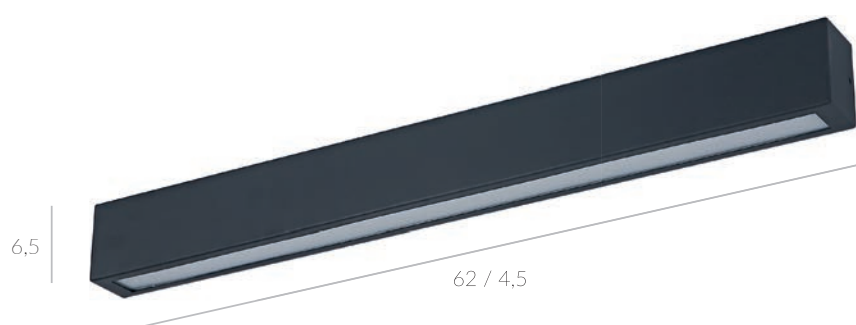

● IT8002S1-BK/AL
 ☹ GU10 1x50W

○ IT8001S1-WH/BK
 ☹ GU10 1x50W

● IT8002S2-BK/AL
 ☹ GU10 2x50W

○ IT8001S2-WH/BK
 ☹ GU10 2x50W

Casemiro

- GS-LCLC BK
- GS-LCLC WH
- LED 18W
- ☀ 1440 lm
- 🌈 4000K
- IP IP44

Thiago